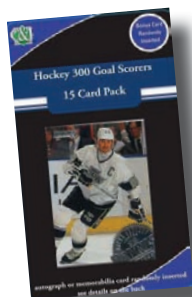

Surprise Pack

Features 30 Trading Cards From One Sport Of Players From Recent Years, Featuring A Top Star As The First Card. Cards Are From Different Manufacturers And Years. Available For Major League Baseball, Basketball, Football And Hockey.

Rookie Pack

Features 30 Rookie Cards From One Sport. Cards Are From Different Manufacturers And Years. Available For Major League Baseball, Basketball, Football And Hockey.

Guaranteed Value Pack

Includes 25 Cards With A Book Value Guaranteed To Be At Least \$15. Available For Major League Baseball And Football.

Rookie & Star Packs

Includes 25 Cards With A Mixture Of Rookie Cards And Star Players Plus A Bonus Card Randomly Inserted. Available For Major League Baseball And Football.

Hockey Packs

25 Card Star Pack Plus Includes 25 Players Plus A Bonus Card Randomly Inserted.
Hockey 300 Goal Scorers Pack. Includes 15 - 300 Goal Scorers Plus A Bonus Card Randomly Inserted.