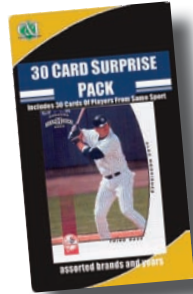

Surprise Pack