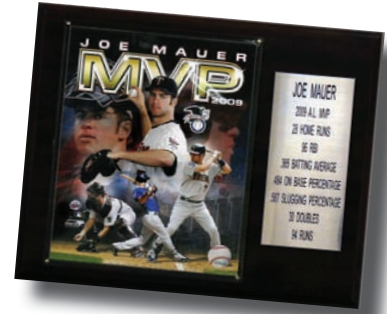

12 x 15 Plaques