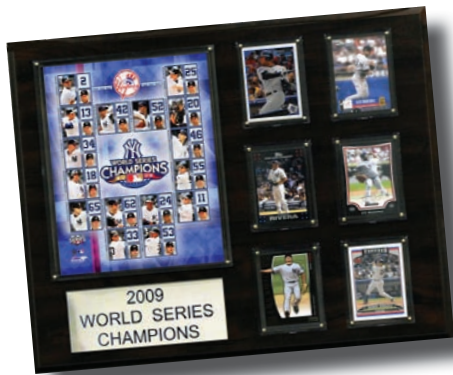

Team And Individual Player 8 Card Plaque

Includes 8 Cards Of Player Or 8 Players From The Professional Team Or College.

15 x 18 Plaque

Individual Player Plaque

Includes An 8 x 10 Photo,
Four Cards Of The Player,
And A Nameplate.

Team Plaque

Includes An 8 x 10 Photo
And Five Cards Of Players
From That Team.

Championship Plaque

Includes An 8 X 10 Photo, Four Cards
Of Players From That Team And A Nameplate.

Retirement Plaque

Includes An 8 X 10 Photo, Three Cards
Of The Player And A
Nameplate Highlighting Career Stats .

16 x 20 Plaques

Championship Plaque

Includes An 8 X 10 Photo, A Commemorative Nameplate And Six Cards Of Players From That Team.

Team Plaque

Includes An 8 x 10 Photo And Six Cards Of Players From That Team.