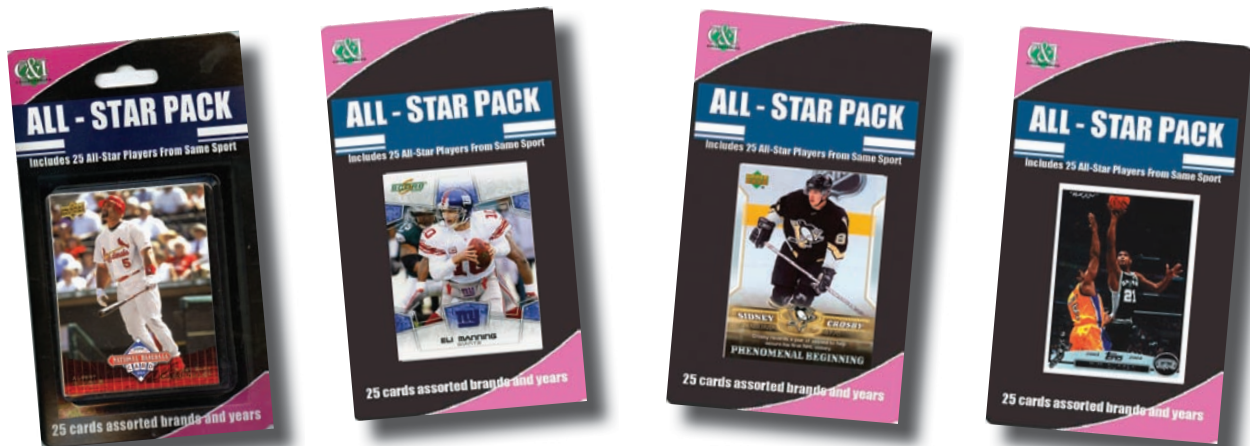

Packaged Sports Cards

Favorite Team Pack

Favorite Team Blister Pack Contains 25 Cards From The Team Of Your Choice. All Cards In The Pack Are Players From The Specific Team, From Different Manufacturers And Different Years. The Top Card Is Always The Team's Star Player. Available For Major League Baseball, Basketball, Football And Hockey.

All-Star Pack

Features 25 All-Stars From One Sport. Available For Major League Baseball, Basketball, Football And Hockey. The Top Card Is One Of Today's Elite Players From That Sport. Pack Contains Cards From Different Manufacturers And Years.

Surprise Pack

Features 30 Trading Cards From One Sport Of Players From Recent Years, Featuring A Top Star As The First Card. Cards Are From Different Manufacturers And Years. Available For Major League Baseball, Basketball, Football And Hockey.

Rookie Pack

Features 30 Rookie Cards From One Sport. Cards Are From Different Manufacturers And Years. Available For Major League Baseball, Basketball, Football And Hockey.

Guaranteed Value Pack

Includes 25 Cards With A Book Value Guaranteed To Be At Least \$15. Available For Major League Baseball And Football.