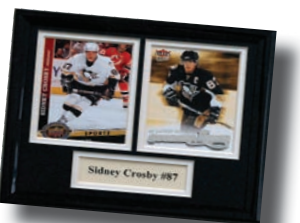

C & I Collectables Inc
250 Clearbrook Road
Elmsford, NY 10523
914-476-2970 Fax 914-909-9281
cdolgin@attglobal.net
www.candicollectables.com

Team Sets

Our Best Selling Product

Blister Pack
Current Year Trading Card Team Set
Consisting Of Current Year's Players.
Available For All Teams:
MLB, NBA, NFL and NHL.

Packaged Sports Cards

Favorite Team Pack

Favorite Team Blister Pack Contains 25 Cards From The Team Of Your Choice. All Cards In The Pack Are Players From The Specific Team, From Different Manufacturers And Different Years. The Top Card Is Always The Team's Star Player. Available For Major League Baseball, Basketball, Football And Hockey.